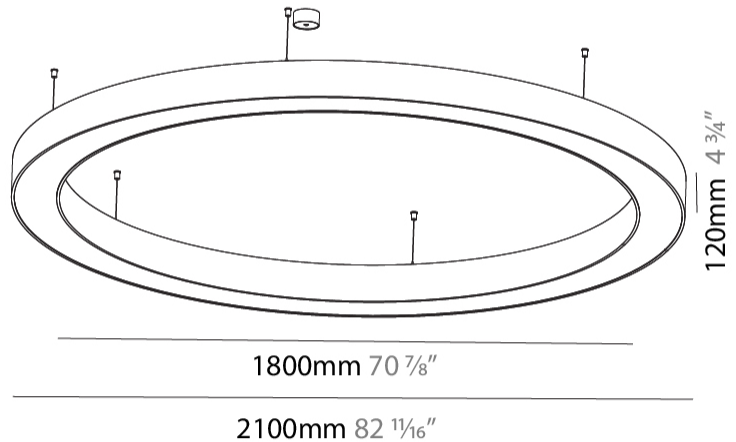

GENERAL

Series: Glorious
Subseries: Glorious
Brand: Prolight
Division: Architectural
Mounting Type: Suspension
Mounting Location: Ceiling
Subcategory: Ambient

PHYSICAL

Shape: Round
Diameter (mm): 2100
Diameter (in): 82 11/16
Height (mm): 120
Height (in): 4 3/4
Max. Overall Height (mm): 2120
Max. Overall Height (in): 83 7/16
Light Distribution: Direct / Indirect
Weight (kg): 26.817
Weight (lbs): 59.12
Diffuser: PMMA - Opal
Fixture Finish: SSR / BKV / CWI / CRY / HAB / UFT / ITA / RUA / FTG / MYG / LOD / PUS / FRO / FUP / KIA / POP / BLS / SPG / MEY / GOH / GUM / CHC / COM / ABZ / JAG / OBR / MOS / ROR
Fixture Material: Aluminum

ELECTRICAL

Lamp Type: LED (Zhaga Standard)
Input Wattage (W): 165
Total Output Wattage (W): 132 / 105.6 (3500K)
Dimming: Non-Dimming / Phase Dimming (120Vac only) / 0-10V Dimming
Driver Included: Yes
Driver Location: Integrated
Driver Type: Constant Current - 120 / 277Vac
Driver Class: Class 2
Input Voltage (V): 120 - 277
Constant Current (MA): 350 / 700/600 (3500K)

LED

Color Temperature (°K): 3000 / 3500 / 4000
Max. Delivered Lumen (lm): 9690 / 10035 / 10240 Direct / 7670 / 7938 / 8100 Indirect
CRI: >80 CRI
Efficiency (%): 70
Lamp Life (hrs): 50000

OPTICAL

RATINGS AND CERTIFICATIONS

Certified By: Certified for North American Standards
IP rating: IP20