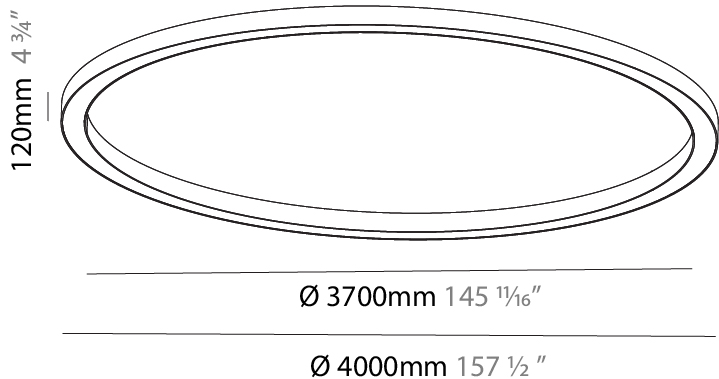

1. To build a product code in our configurator select the specify button on the base model # product page
2. To build a manual product code on this datasheet choose from the options listed below in blue font and add the suffix to the base model #

GENERAL

Series: Glorious
Subseries: Glorious
Brand: Prolicht
Division: Architectural
Mounting Type: Surface
Mounting Location: Ceiling
Subcategory: Ambient

PHYSICAL

Shape: Round
Diameter (mm): 4000
Diameter (in): 157 1/2
Height (mm): 120
Height (in): 4 3/4
Light Distribution: Direct
Weight (kg): 49.661
Weight (lbs): 109.25
Diffuser: PMMA - Opal
Fixture Finish: SSR / BKV / CWI / CRY / HAB / UFT / ITA / RUA / FTG / MYG / LOD / PUS / FRO / FUP / KIA / POP / BLS / SPG / MEY / GOH / GUM / CHC / COM / ABZ / JAG / OBR / MOS / ROR
Fixture Material: Aluminum

ELECTRICAL

Lamp Type: LED (Zhaga Standard)
Input Wattage (W): 200
Total Output Wattage (W): 160 / 128 (3500K)
Dimming: Non-Dimming / Phase Dimming (120Vac only) / 0-10V Dimming
Driver Included: Yes
Driver Location: Integrated
Driver Type: Constant Current - 120 / 277Vac
Driver Class: Class 2
Input Voltage (V): 120 - 277
Constant Current (mA): 350 / 1000 (3500K)

LED

Color Temperature (°K): 3000 / 3500 / 4000
Max. Delivered Lumen (lm): 18460 / 19110 / 19500
CRI: >80 CRI
Efficiency (%): 65
Lamp Life (hrs): 50000

OPTICAL

RATINGS AND CERTIFICATIONS

Certified By: Certified for North American Standards
IP rating: IP20